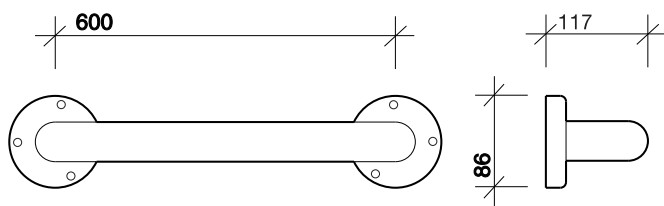

doc.m support items

to specify/order:

Please use the six character reference shown below and enter the two digit colour reference at the end to complete the part number

Grab rail

grab rail 600mm long

SR5902..