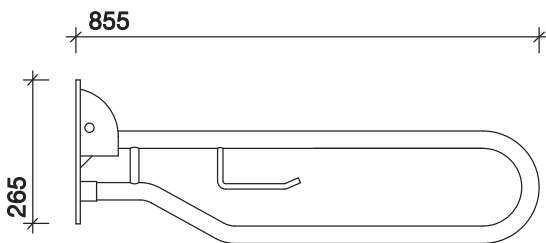

doc.m support items

to specify/order:

Please use the six character reference shown below and enter the two digit colour reference at the end to complete the part number

Grab rail

grab rail 600mm long

SR5902..

(Blue RAL 5011)

fixings

Secure rail to wall using suitable fixings for wall structure.

Hinged support rail with toilet roll holder

hinged support rail with t/roll holder

SR5810..

applications

For use in disabled toilet facilities. Exposed fittings.