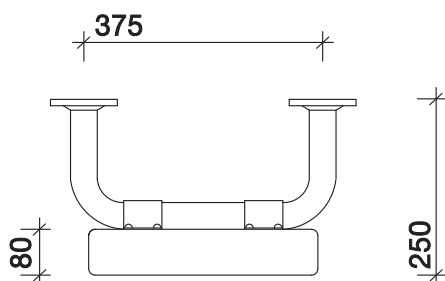

Back support with cushion

back support with cushion

SR4912..

applications

For use in disabled toilet facilities. Exposed fittings.

material

Powder coated steel.

colours

White WH

(White RAL 9003)

Blue BE

(Blue RAL 5011)

fixings

Secure rail to wall using suitable fixings for wall structure.

All measurements shown are in millimetres. Drawing sizes are not to scale.

Lawton Road, Alsager, Stoke-on-Trent ST7 2DF, UK
Tel: +44(0) 1270 879777 Fax: +44(0) 1270 873864

www.twyfordbathrooms.com UK Technical Helpline Tel: 0870 840 0437 Fax: 0870 840 0438

Twyford
bathrooms